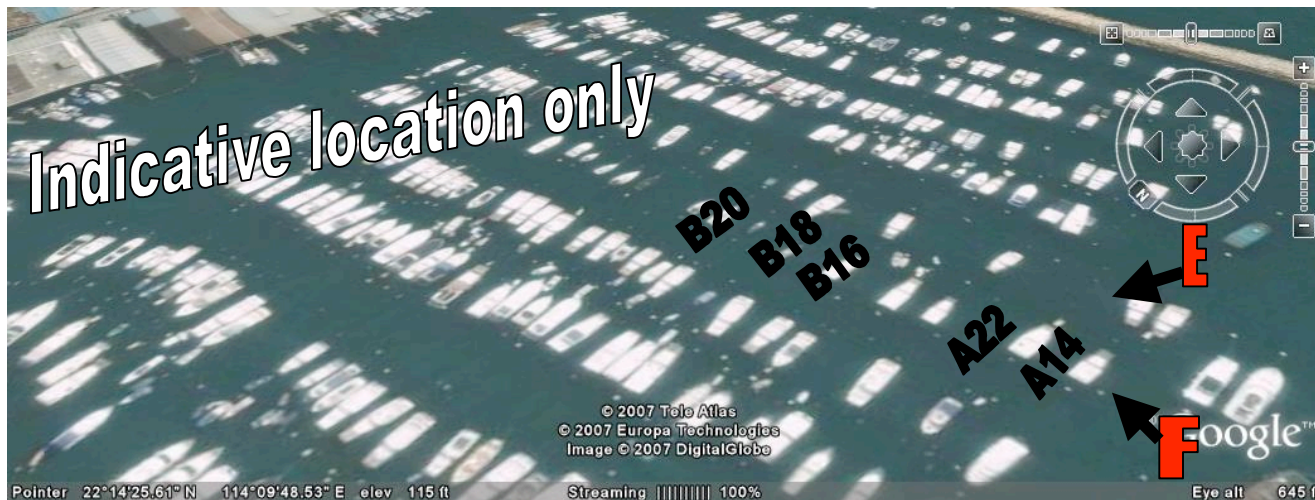

Aberdeen Typhoon Shelter mooring available for the DBYC/ABC Overnight, on **ROW F**.

Middle Island potential berthing configuration
for the DBYC/ABC Overnight.