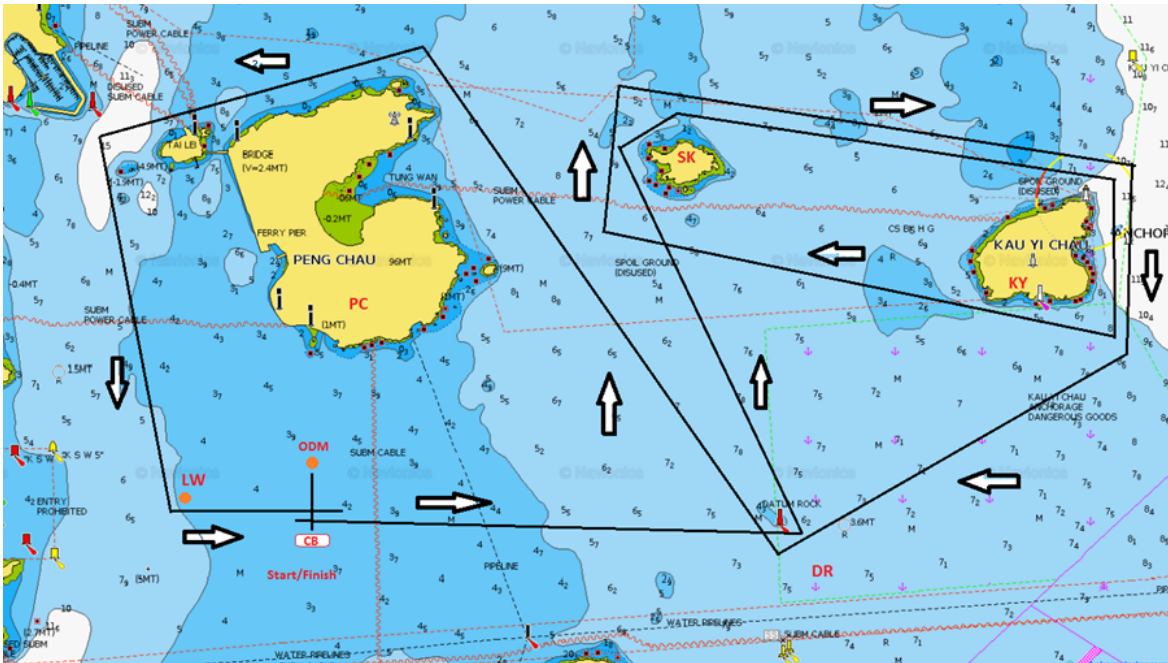

L Notice Number 2.

5. Schedule of Race: The race start times will all be delayed one hour as follows:

Warning order	1200
Yacht Div	1205
Beach Cat SCHRS ≥ 1.05	1225
Beach Cat SCHRS < 1.05	1230

L Notice Number 3.

L Notice Number 4.

6b. Courses: Courses are at Annex A. Note that only courses number 2 and 5 have changed. Beach catamarans will be provided with a waterproof course chart. Note that if the course number is flown with the R flag, then the course should be sailed in reverse.

Annex A to the Sailing Instructions for DBYC/LBC Bart's Bash.

Course 1. Start – WW mark (if laid) – Datum rock (to Port) – Si Ki Yi Chau (to Stbd) – Kai Yi Chau (to Stbd) – Si Kai Yi Chau (to Stbd) – Kai Yi Chau (to Stbd) Datum Rock (to Stbd) – Peng Chau (to Port) – LW mark (to Port) – Finish.

Course 2. Start – WW mark (if laid) – Datum rock (to Port) – Si Ki Yi Chau (to Port) – Datum Rock (to Port) –Datum – Peng Chau (to Port) – LW mark (to Port) – Finish.

Course 3. Start – WW mark (if laid) – Datum rock (to Port) – Peng Chau (to Port) – LW mark (to Port) – Finish.